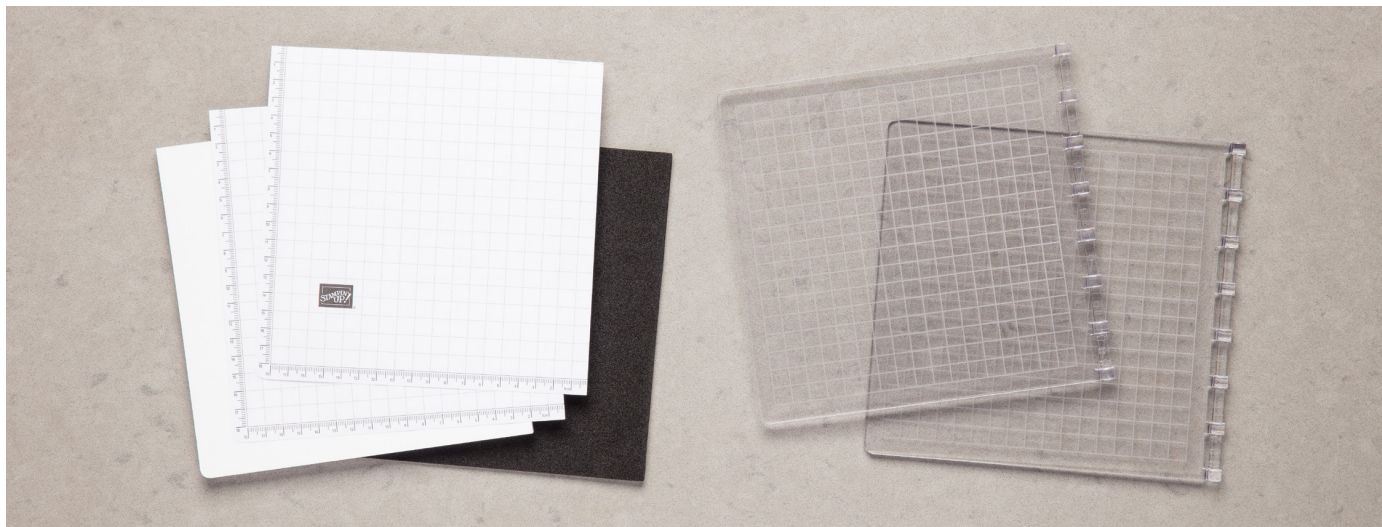

NEW!

STAMPARATUS® ACCESSORIES

The Stamparatus® (Item 146276, \$49.00) is the world's most innovative stamp placement tool—now with a supporting line of all-new accessories to keep you stamping smoothly!

SMALL GRID PAPER

Grid paper perfectly sized to fit the Stamparatus®, for precision stamp alignment every time.

(50 sheets)
149621 **\$6.50**

STAMPARATUS® PLATES

Additional plates allow you to have multiple stamp arrangements ready to go!