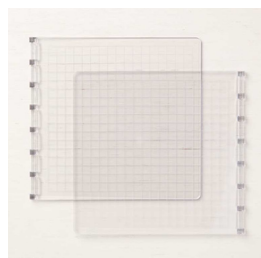

NEW!

STAMPARATUS® ACCESSORIES

The Stamparatus® (Item 146276, \$49.00) is the world's most innovative stamp placement tool—now with a supporting line of all-new accessories to keep you stamping smoothly!

SMALL GRID PAPER

Grid paper perfectly sized to fit the Stamparatus®, for precision stamp alignment every time.

(50 sheets)
149621 **\$6.50**

STAMPARATUS® PLATES

Additional plates allow you to have multiple stamp arrangements ready to go!