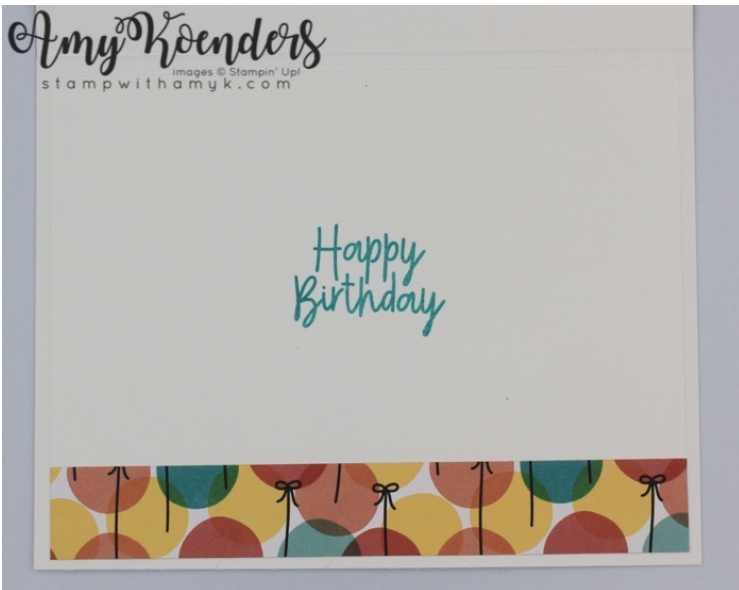

Bonanza Buddies Birthday Card

Link to the original blog post for this project: <https://wp.me/p2SFwf-jhF>

Card stock cuts for this project:

- Thick Whisper White – 5-1/2" x 8-1/2" card base scored at 4-1/4"
- Whisper White – Stitched Rectangle die cut, 4" x 5-1/4" panel (inside card)
- Birthday Bonanza Designer Series Paper – 4-1/4" x 5-1/2" panel, Ornate Layers die cut, seven Bonanza die cuts, 3/4" x 5-1/4" strip (inside card)

Instructions for the project:

1. Adhere the 4-1/4" x 5-1/2" panel from the Birthday Bonanza DSP to the front of a Thick Whisper White card base with Multipurpose Liquid Glue.
2. Cut a second panel of the Birthday Bonanza DSP with the largest of the narrow rectangles from the Ornate Layers Dies.
3. Adhere the die cut panel to the card front with SNAIL.
4. Cut the animal images and hats from the Birthday Bonanza DSP with the coordinating Bonanza Dies.
5. Adhere the die cuts with Stampin' Dimensionals and Mini Stampin' Dimensionals to the card front.
6. Stamp the sentiment from the **Bonanza Buddies** photopolymer stamp set in Bermuda Bay ink on a panel of Whisper White ink.
7. Cut the sentiment out with the smallest of the narrow rectangles from the Stitched Rectangles Dies.
8. Adhere the die cut sentiment with SNAIL to the card front.
9. Adhere three of the Assorted Pompoms with dots of Multipurpose Liquid Glue.

10. Stamp the sentiment from the Bonanza Buddies stamp set in Bermuda Bay ink on the 4" x 5-1/4" panel of Whisper White card stock.
11. Adhere the 3/4" x 5-1/4" strip of Birthday Bonanza DSP to the Whisper White card stock panel with SNAIL.
12. Adhere the panel inside the card base with SNAIL.