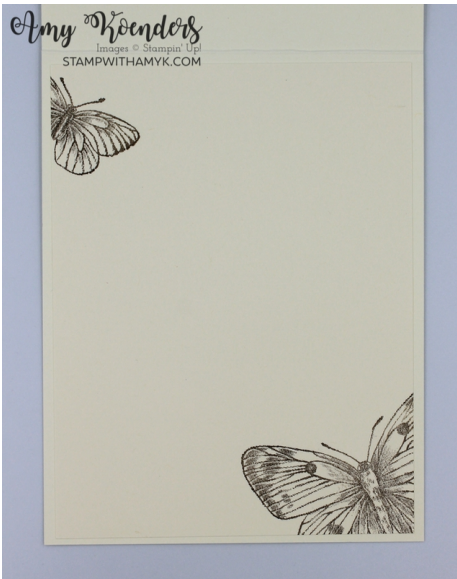

Butterfly Brilliance Just A Note Card

Link to the original blog post for this project: <https://wp.me/p2SFwf-mqw>

Card stock cuts for this project:

- Thick Very Vanilla – 4-1/4" x 11" card base scored at 5-1/2"
- Soft Suede – Messages die cut
- Very Vanilla – 3-5/8" x 4-7/8" panel, 3-3/4" x 5" panel, Stitched Shapes die cut, Brilliant Wings die cut, Messages die cut, 4" x 5-1/4" panel (inside card)

Instructions for this project:

1. Emboss the 3-5/8" x 4-7/8" panel of Very Vanilla card stock with the Scripty 3D Embossing Folder.
2. Adhere the embossed panel to the 3-3/4 x 5" panel of Very Vanilla card stock with Stampin' Seal.
3. Adhere the layered panel to the front of the Thick Very Vanilla card base with Stampin' Dimensionals.
4. Cut a panel of Very Vanilla card stock with the largest square die from the Stitched Shapes Dies.
5. Adhere the die cut square with Stampin' Seal to the card front.
6. Stamp the butterfly image from the **Butterfly Brilliance** stamp set in Soft Suede ink on a panel of Very Vanilla card stock.
7. Cut the butterfly out with the coordinating Brilliant Wings Dies.
8. Adhere the butterfly to the card front with Stampin' Dimensionals.
9. Stamp the sentiment from the **Enjoy The Moment** stamp set in Soft Suede ink on a panel of Very Vanilla card stock.
10. Cut the sentiment out with the small rectangular die opening from the Messages Die.
11. Cut a panel of Soft Suede card stock with the same opening in the die.
12. Adhere the two die cut pieces together with Stampin' Seal.
13. Adhere the die cut sentiment to the card front with Stampin' Dimensionals.
14. Adhere three Champagne Rhinestone Basic Jewels around the butterfly die cut.

15. Stamp the two butterfly images from the Butterfly Brilliance stamp set in Soft Suede ink on the upper left and lower right corners of the 4" x 5-1/4" panel of Very Vanilla card stock.
16. Adhere the panel inside the card base with Stampin' Seal.