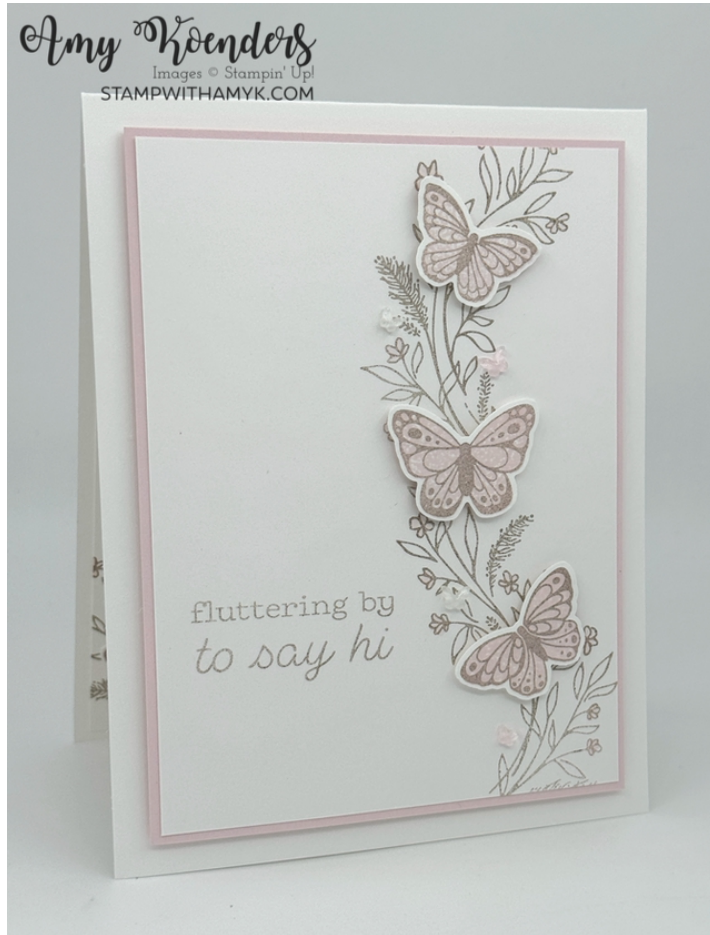

All Aflutter Hello Card

Amy Koenders

Email: amy@stampwithamyk.com

website: <https://stampwithamyk.com>

Link to the original blog post for this project:

<https://wp.me/p2SFwf-lhd>

Card Stock Cuts for this project:

- Thick Basic White – 5-1/2" x 8-1/2" card base scored at 4-1/4"
- Barely Blush – 3-3/4" x 5" panel
- Basic White – 3-5/8" x 4-7/8" panel, two All Aflutter punches, 4" x 5-1/4" panel (inside card)

Instructions for this project:

1. Stamp the greenery images from the *Delicate Whispers* stamp set (Online Exclusive item) in Gray Granite ink on the 3-5/8" x 4-7/8" panel of Basic White card stock.
2. Color the flowers with the Light Barely Blush Stampin' Blends Marker (available May 5).
3. Stamp the sentiment from the *All Aflutter* stamp set (available May 5) in Gray Granite ink on the Basic White panel.
4. Adhere the stamped panel to the 3-3/4" x 5" panel of Barely Blush card stock (available May 5) with Stampin' Seal.
5. Adhere the layered panel to the front of a Thick Basic White card base with Stampin' Dimensionals.
6. Stamp the lined butterfly image from the All Aflutter stamp set in Gray Granite ink on a panel of Basic White card stock.
7. Stamp the fill-in image from the All Aflutter stamp set in Barely Bush ink (available May 5) over the lined image.
8. Punch the butterflies out with the coordinating All Aflutter Punch (available May 5).
9. Adhere the butterflies with Stampin' Dimensionals to the card front.
10. Adhere Barely Blush and White butterflies from the 2026-2028 In Color Butterflies around the stamped images on the card front.