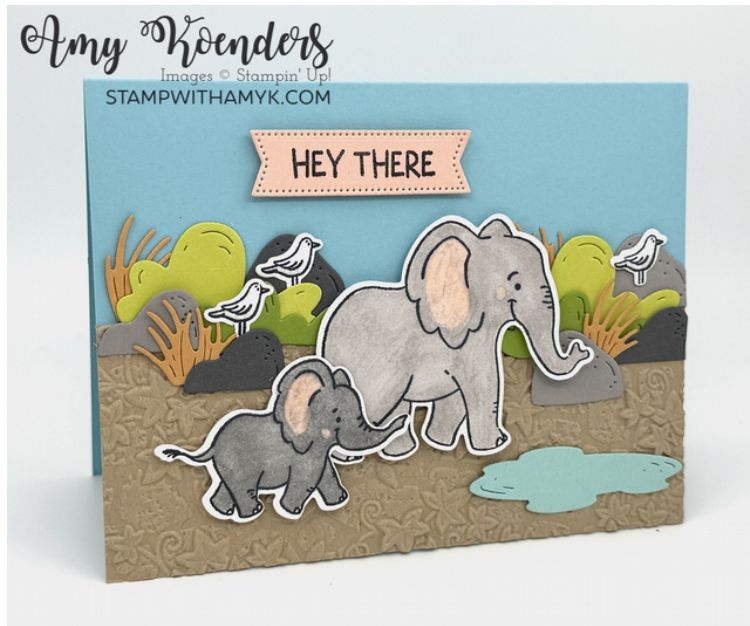

Safari Smiles Hey There Card

Amy Koenders

Email: amy@stampwithamyk.com

website: <https://stampwithamyk.com>

Link to the original blog post for this project:

<https://wp.me/p2SFwf-lzT>

Link to the YouTube video tutorial for this

project: <https://youtube.com/live/Ff-AvumYT5A>

Card Stock Cuts for this project:

- Balmy Blue – 5-1/2" x 8-1/2" card stock base scored at 4-1/4"
- Crumb Cake – 2-1/4" x 5-1/2" panel
- Basic Gray – three Safari Smiles die cuts
- Gray Granite – three Safari Smiles die cuts
- Granny Apple Green – two Safari Smiles die cuts
- Lemon Lime Twist – two Safari Smiles die cuts
- Golden Glow – four Safari Smiles die cuts
- Pool Party – Safari Smiles die cut
- Petal Pink – Fragrant Layers die cut
- Basic White – five Safari Smiles die cuts, 4" x 5-1/4" panel (inside card)

Instructions for this project:

1. Emboss the 2-1/4" x 5-1/2" panel of Crumb Cake card stock with the Stone & Vine 3D Embossing Folder.
2. Adhere the embossed panel to the front of a Balmy Blue card base with Stampin' Seal.
3. Cut panels of Granny Apple Green, Lemon Lime Twist, Basic Gray, Gray Granite and Golden Glow card stock with the rock, shrub and grass dies from the Safari Smiles Dies.
4. Adhere the die cut pieces to the card front with Mini Glue Dots.
5. Cut a panel of Pool Party card stock with the water die from the Safari Smiles Dies.
6. Adhere the water die cut to the card front with Mini Glue Dots.
7. Stamp the elephant and bird images from the *Safari Smiles* stamp set in Tuxedo Black Memento ink on a panel of Basic White card stock.
8. Color the images with Light Gray Granite, Smoky Slate and Golden Glow and Dark Petal Pink Stampin' Blends Markers.
9. Use the Color Lifter to lighten the bird images.
10. Cut the images with the coordinating Safari Smiles Dies.
11. Adhere the bird die cuts with Mini Glue Dots and the elephant die cuts with Stampin' Dimensionals.
12. Stamp the sentiment from the Safari Smiles stamp set in Tuxedo Black Memento ink on a panel of Petal Pink card stock.
13. Cut around the with the banner die from the Fragrant Layers Dies.
14. Adhere the die cut with Stampin' Dimensionals to finish the card front.