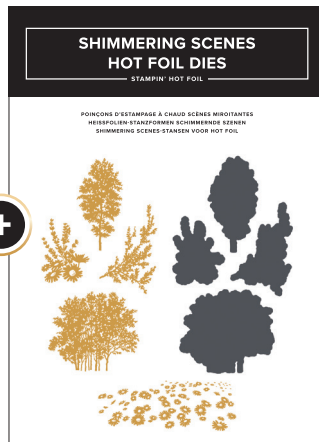

FOR THE FINEST RESULTS

Stampin' Hot Foil Rolls adhere especially well to smooth surfaces like our Two-Tone Cardstock (available online)!

LIMITED-TIME
OFFER

\$30 VALUE
CRAFT CLASS
INCLUDED

STAMPIN' HOT FOIL SYSTEM & CRAFT CLASS 170009 | \$160.00

System includes: 1 Stampin' Hot Foil platform, 1 silicone platform station, 1 Stampin' Hot Foil Shim & Spacer, 1 silicone cooling pad, 1 Stampin' Hot Foil Magnetic Pick-Up Tool, 1 power cord, 1 Metallic Magic Craft Class. Platform heating surface: 5-3/4" x 6-1/2" (14.6 x 16.5 cm). Use with the Stampin' Cut & Emboss Machine (available online).