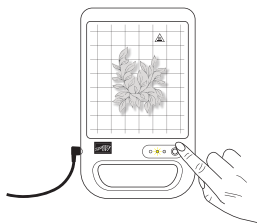

STAMPIN' HOT FOIL ROLLS
\$12.00
 2 rolls. Width: 5" (12.7 cm).
 Length: 5 yards (4.6 m).
 Acid free.

- 170066 • GOLD
- 170067 • SILVER
- 170068 • LIGHT PINK

REPLACEMENTS

STAMPIN' HOT FOIL MAGNETIC PICK-UP TOOL
 170020 | \$11.00
 1 tool. Safely remove hot dies from the Stampin' Hot Foil System platform. 6-3/4" (17.2 cm) long.

STAMPIN' HOT FOIL SHIM & SPACER
 170018 | \$22.00
 2 replacement plates for the Stampin' Hot Foil System:
 1 shim, 1 spacer. Heat-resistant acrylic. 6-1/2" x 8-1/4" (16.5 x 21 cm).

LET'S FOIL!

FULL OPERATING INSTRUCTIONS ARE INCLUDED IN THE SYSTEM'S PACKAGING.