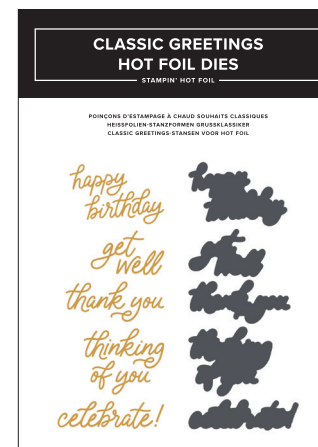

CLASSIC GREETINGS
170042 | $36.00
10 dies. Largest cutting die:
2-3/4" x 2-1/2" (7 x 6.4 cm).
Largest Hot Foil die:
2-3/4" x 2-5/8" (7 x 6.7 cm).