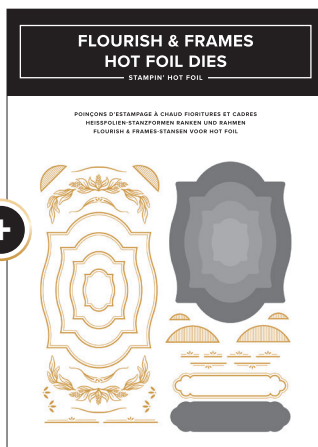

SHIMMERING SCENES BUNDLE • 170717 | \$58.00 \$52.00

STAMP SET • 170058 | \$20.00 • 5 stamps.
 DIES • 170060 | \$38.00
 9 dies. Largest cutting die: 2-1/2" x 2-1/4" (6.4 x 5.7 cm).
 Largest Hot Foil die: 2-1/2" x 2-1/4" (6.4 x 5.7 cm).

BOTANICAL GLOW BUNDLE • 170057 | \$58.00 \$52.00

STAMP SET • 170054 | \$24.00 • 1 stamp.
 DIE • 170056 | \$34.00
 1 die. Largest Hot Foil die: 5" x 5-1/8" (12.7 x 13 cm).

BUTTERFLY FLIGHT BUNDLE • 170065 | \$50.00 \$45.00

DECORATIVE MASKS • 170076 | \$14.00
 4 masks. 5" x 6-5/8" (12.7 x 16.8 cm).
 DIES • 170045 | \$36.00
 8 dies. Largest cutting die: 4" x 4-1/2" (10.2 x 11.4 cm).
 Largest Hot Foil die: 3-1/2" x 4-3/8" (8.9 x 11.1 cm).

ECHOES OF DETAIL BUNDLE • 170049 | \$56.00 \$50.25

STAMP SET • 170046 | \$19.00 • 6 stamps.
 DIES • 170048 | \$37.00
 3 dies. Largest Hot Foil die: 2-7/8" x 4" (7.3 x 10.2 cm).

● Gold die artwork = Hot Foil dies ● Gray die artwork = cutting dies