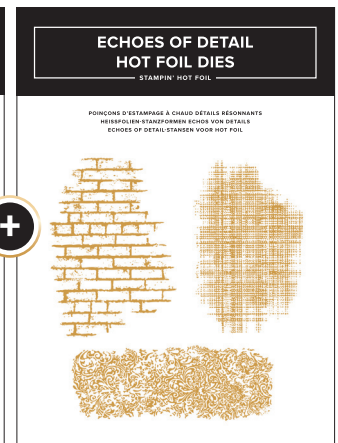

System includes: 1 Stampin' Hot Foil platform, 1 silicone platform station, 1 Stampin' Hot Foil Shim & Spacer, 1 silicone cooling pad, 1 Stampin' Hot Foil Magnetic Pick-Up Tool, 1 power cord, 1 Metallic Magic Craft Class. Platform heating surface: 5-3/4" x 6-1/2" (14.6 x 16.5 cm). Use with the Stampin' Cut & Emboss Machine (available online).

SHIMMERING SCENES BUNDLE • 170717 | \$58.00 \$52.00

STAMP SET • 170058 | \$20.00 • 5 stamps.
 DIES • 170060 | \$38.00
 9 dies. Largest cutting die: 2-1/2" x 2-1/4" (6.4 x 5.7 cm).
 Largest Hot Foil die: 2-1/2" x 2-1/4" (6.4 x 5.7 cm).

BOTANICAL GLOW BUNDLE • 170057 | \$58.00 \$52.00

STAMP SET • 170054 | \$24.00 • 1 stamp.
 DIE • 170056 | \$34.00
 1 die. Largest Hot Foil die: 5" x 5-1/8" (12.7 x 13 cm).

BUTTERFLY FLIGHT BUNDLE • 170065 | \$50.00 \$45.00

DECORATIVE MASKS • 170076 | \$14.00
 4 masks. 5" x 6-5/8" (12.7 x 16.8 cm).
 DIES • 170045 | \$36.00
 8 dies. Largest cutting die: 4" x 4-1/2" (10.2 x 11.4 cm).
 Largest Hot Foil die: 3-1/2" x 4-3/8" (8.9 x 11.1 cm).