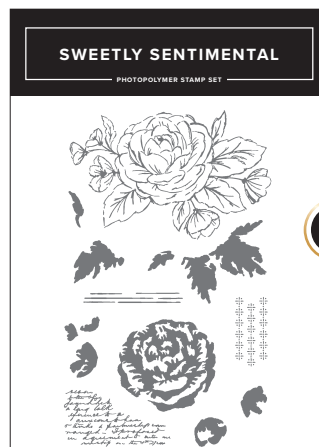

DECORATIVE MASKS • 170076 | \$14.00
 4 masks. 5" x 6-5/8" (12.7 x 16.8 cm).
 DIES • 170045 | \$36.00
 8 dies. Largest cutting die: 4" x 4-1/2" (10.2 x 11.4 cm).
 Largest Hot Foil die: 3-1/2" x 4-3/8" (8.9 x 11.1 cm).

ECHOES OF DETAIL BUNDLE • 170049 | \$56.00 \$50.25

STAMP SET • 170046 | \$19.00 • 6 stamps.
 DIES • 170048 | \$37.00
 3 dies. Largest Hot Foil die: 2-7/8" x 4" (7.3 x 10.2 cm).

● Gold die artwork = Hot Foil dies ● Gray die artwork = cutting dies

FLOURISH & FRAMES BUNDLE • 170061 | ~~\$66.00~~ \$59.25

STAMP SET • 170062 | \$24.00 • 17 stamps.
 DIES • 170064 | \$42.00
 34 dies. Largest cutting die: 3" x 3-7/8" (7.6 x 9.8 cm).
 Largest Hot Foil die: 2-7/8" x 3-13/16" (7.3 x 9.7 cm).